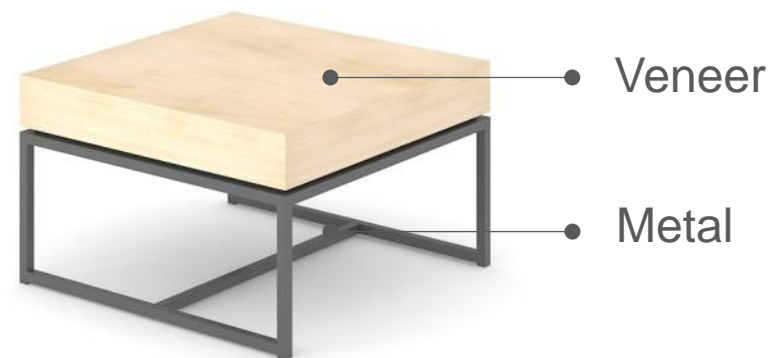

# COFFEE TABLES

NOVUS

AMBER

SITO

narbutas

# NOVUS

- **Strict modern design**
- **Massive natural wood veneer tabletop**

# AMBER

- **Flexible, economic solution**
- Round or square tabletop
- Designed by Henrikas Sabaliauskas

# SITO

- **Great choice of material combinations**
- Suitable for waiting, rest zone and informal meetings