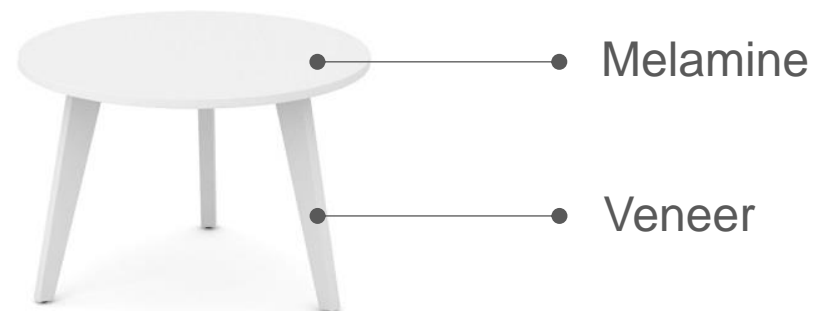

# NOVUS

- **Strict modern design**
- **Massive natural wood veneer tabletop**

# AMBER

- **Flexible, economic solution**
- Round or square tabletop
- Designed by Henrikas Sabaliauskas